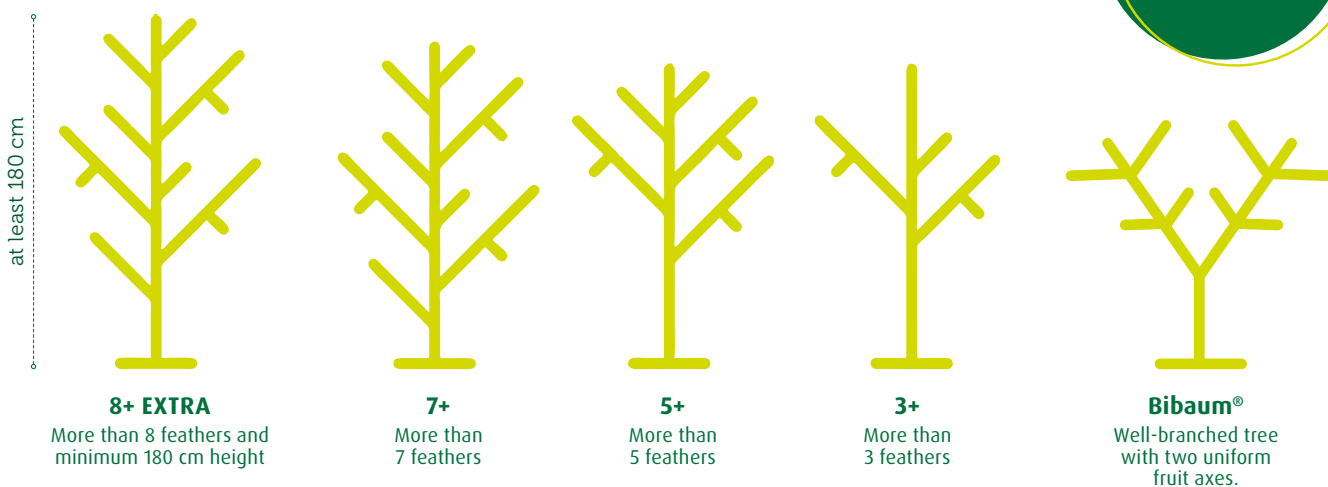

## Nectarines

Own cultivation and in collaboration with partners and licensed nurseries.

## Peaches

Own cultivation and in collaboration with partners and licensed nurseries.

With licensed partners, we can offer a wide range of different varieties.

Many more varieties available on request & order

# Our Qualities

**Our plants are available in various qualities and can be ordered according to your specific requests.**

The quality depends on the number of lateral branches, trunk diameter, and plant height. Our sales team consists of experienced professionals who pay special attention to individual customer needs, thus ensuring personalized and high-quality service.

**Quality Groups:** Depending on the number of anticipated branches, our trees are available in different quality groups.